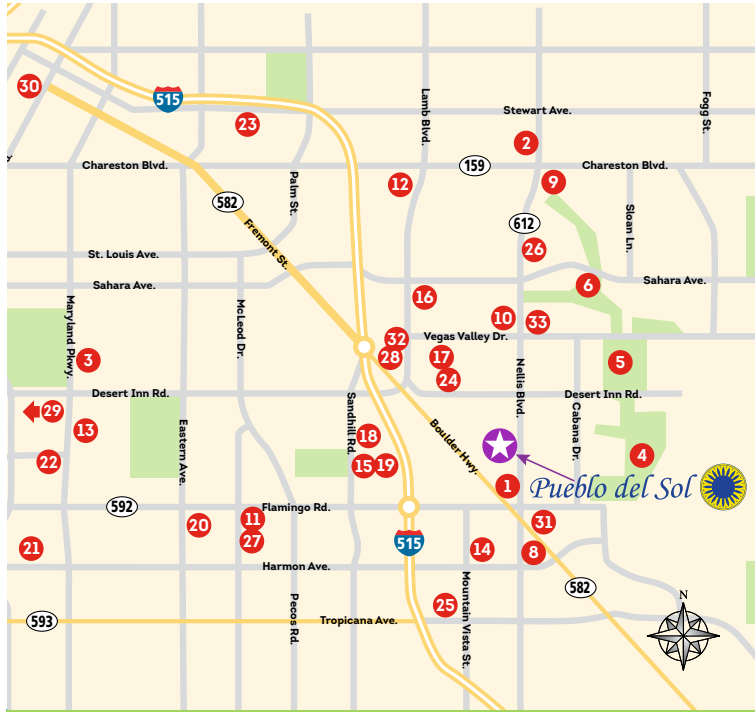

Pueblo del Sol 

3751 S Nellis Blvd. | Las Vegas, NV 89121

INSIDE SPREAD

COMMUNITY BROCHURE

Full Color, 2-Sided 17"x11" Flat; 8.5"x11" Folded Community Brochure on 80# Silk Cover | Qty: 300

Copyright notice: These drawings and all reproductions thereof are the property of Lloyd Waters & Associates, Inc. and may not be reproduced, published, changed or used in any way without prior written consent.

HOME FIRST | PUEBLO DEL SOL

HEALTH CARE	SHOPPING	EDUCATIONAL FACILITIES	PARKS AND RECREATION	ATTRACTIONS
1 MedExpress Urgent Care	8 Walmart	16 Jerome Mack Middle School	22 Molasky Family Park	28 Boulder Station Hotel Casino
2 UMC Quick Care	9 Target	17 Dearing Elementary	23 Rafael Rivera Park	29 Las Vegas Strip
3 HCPNV General Hospital	10 Albertsons Grocery Store	18 Harris Elementary	24 Parkdale Recreation & Senior Center	30 Downtown Las Vegas
GOLF COURSES	11 Walgreens	19 Chaparral High School	FITNESS CENTERS	31 Sams Town Hotel and Casino
4 Stallion Mountain Golf Club	12 Home Depot	20 St. Viator Catholic School	25 24-Hour Fitness	32 Regal Cinemas Boulder Station
5 Royal Links	13 Boulevard Mall	21 University of Las Vegas	26 Planet Fitness	POST OFFICE
6 The Club at Sunrise	CHURCHES		27 Universal Fitness Club Las Vegas	33 US Post Office
7 Las Vegas National Golf Course	14 Holy Family Catholic Church			
	15 Church of Jesus Christ			

Pueblo del Sol

The Home. The Price. The Lifestyle.

3751 S Nellis Blvd. | Las Vegas, NV 89121

Phone Number Needed

OUTSIDE SPREAD

COMMUNITY BROCHURE

Full Color, 2-Sided 17"x11" Flat; 8.5"x11" Folded Community Brochure on 80# Silk Cover | Qty: 300